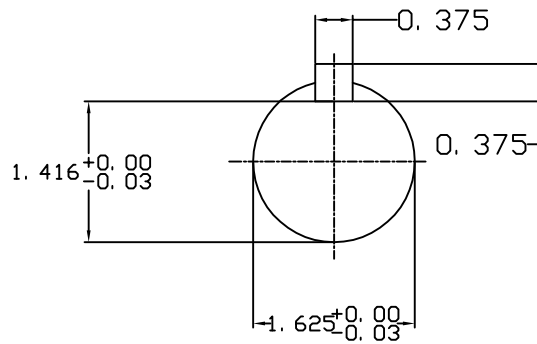

DATE JUNE 14, 2010	OUTLINE DIMENSIONS 3-PHASE INDUCTION MOTOR	MOTOR TYPE: AEHH8B
CATALOG NO. HB0154		FRAME NO. 254T

Pole	HP	KW	Hz	VOLT	Syn.Speed RPM
4	15	11	60	460	1800

Ins	Rating	Dimension in	Approx Weight	Bearings
F	CONT.	inches	297 lbs.	DE: 6309ZC35C NDE: 6307ZC35C

Totally Enclosed Fan-Cooled Type, Squirrel-cage Rotor.

①		

DWN.	簡學民	12·04·98
CHKD.	高金星	12·10·98
APPD.	黃友伯	12·10·98

TECO Westinghouse

DWG NO.
31049HB625060