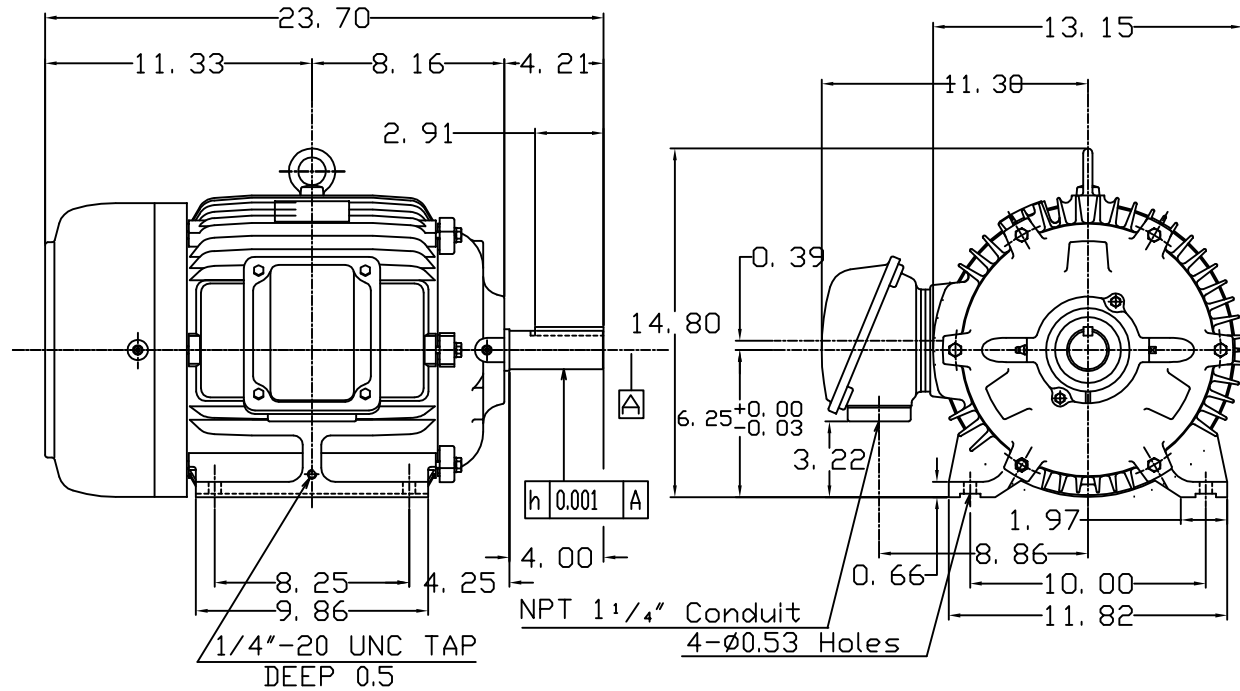

DATE JUNE 14, 2010	OUTLINE DIMENSIONS 3-PHASE INDUCTION MOTOR	MOTOR TYPE: AEHH8B
CATALOG NO. HB0154		FRAME NO. 254T

Pole	HP	KW	Hz	VOLT	Syn.Speed RPM
4	15	11	60	460	1800

Ins	Rating	Dimension in	Approx Weight	Bearings
F	CONT.	inches	297 lbs.	DE: 6309ZC35C NDE: 6307ZC35C

Totally Enclosed Fan-Cooled Type, Squirrel-cage Rotor.

①		
---	--	--

DWN.	簡學民	12·04·98
CHKD.	高金星	12·10·98
APPD.	黃友伯	12·10·98

TECO Westinghouse

DWG NO.  
31049HB625060