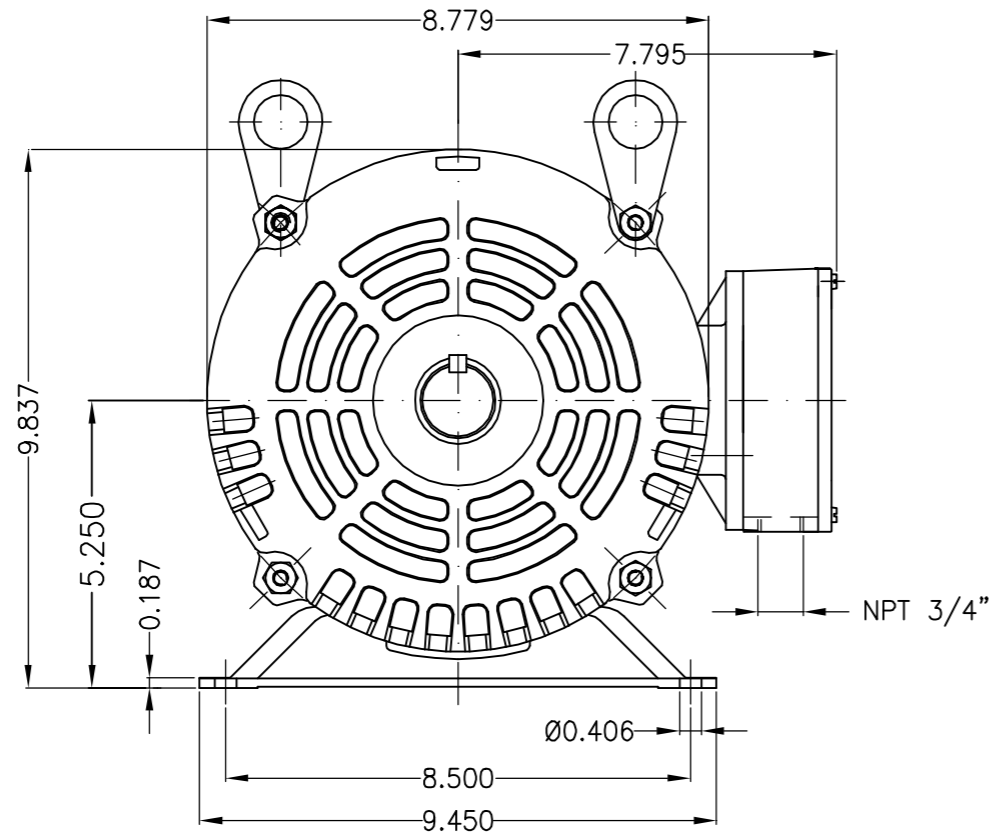

No reproduction of this drawing is allowed without written permission of WEG Motores

EIXO	
PADRÃO	X
OPCIONAL	
ESPECIAL	

Dimensões em mm  
Dimensions in mm

THIS IS AN UPDATED REVISION, THE PREVIOUS ONE MUST BE DISREGARDED.

Isolamento Classe F (Dt=80K) / Class F insulation - 80K temperature rise										
Categoria D / Design D										
Fator de serviço 1.0 / Service factor 1.0										
Forma construtiva B3E / Mounting B3L(E)										
<b>WEM</b>										
/ / /										
500000664758		ALT. CONFORME CLAIM 412605674				AMORIM		ODORIZZI	02.10.2012	02
500000654691		ALT. CONFORME CLAIM 412526332				AMORIM		ODORIZZI	14.09.2012	01
ECM ECM	LOC LOC	RESUMO MODIFICAÇÃO SUMMARY OF MODIFICATIONS				EXECUTADO EXECUTED	VERIFICADO CHECKED	LIBERADO RELEASED	DATA DATE	VER VER
EXEC. /EXECUTED	ADRIANAP	THREE PHASE OIL PUMPING MOTOR FRAME 213/5T IP21				<b>V4013655</b> 000   02				
VERIF. / CHECKED										
LIBER. / RELEASED	ADRIANAP									
DATA LB / REL DT	03.03.2008	WMO	JARAGUA DO SUL	ENGENHARIA DE PRODUTO	FOLHA/SHEET	1 / 1				