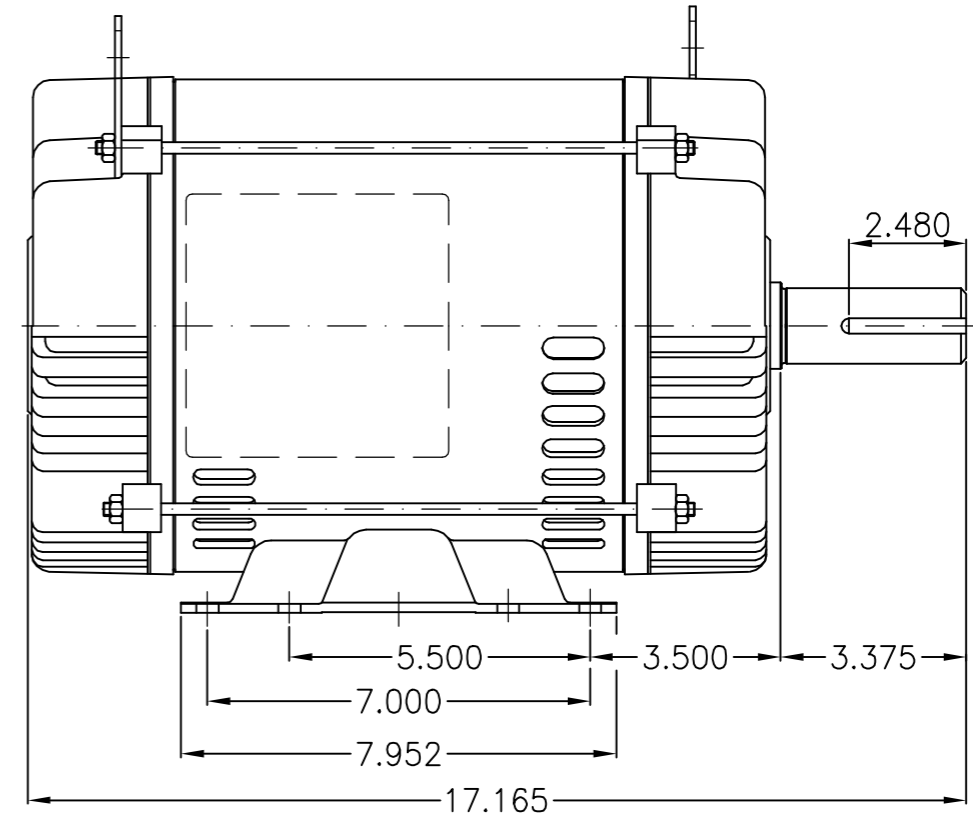

No reproduction of this drawing is allowed without written permission of WEG Motores

EIXO	
PADRÃO	X
OPCIONAL	
ESPECIAL	

Dimensões em mm  
Dimensions in mm

THIS IS AN UPDATED REVISION, THE PREVIOUS ONE MUST BE DISREGARDED.

Isolamento Classe F (Dt=80K) / Class F insulation - 80K temperature rise										
Categoria D / Design D										
Fator de serviço 1.0 / Service factor 1.0										
Forma construtiva B3E / Mounting B3L(E)										
<b>WEM</b>										
/ / /										
500000664758		ALT. CONFORME CLAIM 412605674				AMORIM		ODORIZZI	02.10.2012	02
500000654691		ALT. CONFORME CLAIM 412526332				AMORIM		ODORIZZI	14.09.2012	01
ECM ECM	LOC LOC	RESUMO MODIFICAÇÃO SUMMARY OF MODIFICATIONS				EXECUTADO EXECUTED	VERIFICADO CHECKED	LIBERADO RELEASED	DATA DATE	VER VER
EXEC. /EXECUTED	ADRIANAP	THREE PHASE OIL PUMPING MOTOR FRAME 213/5T IP21				<b>V4013655</b> 000   02				
VERIF. / CHECKED										
LIBER. / RELEASED	ADRIANAP									
DATA LB / REL DT	03.03.2008	WMO	JARAGUA DO SUL	ENGENHARIA DE PRODUTO	FOLHA/SHEET	1 / 1				