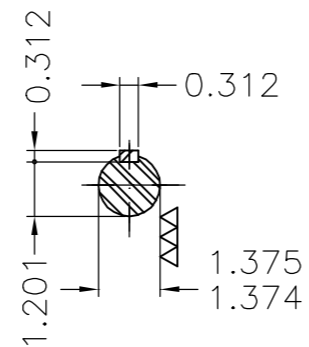

No reproduction of this drawing is allowed without written permission of WEG Motores

EIXO	
PADRÃO	X
OPCIONAL	
ESPECIAL	

Dimensões em mm  
Dimensions in mm

THIS IS AN UPDATED REVISION, THE PREVIOUS ONE MUST BE DISREGARDED.

Isolamento Classe F (Dt=80K) / Class F insulation - 80K temperature rise										
Categoria D / Design D										
Fator de serviço 1.0 / Service factor 1.0										
Forma construtiva B3E / Mounting B3L(E)										
<b>WEM</b>										
/ / /										
500000664758		ALT. CONFORME CLAIM 412605674				AMORIM		ODORIZZI	02.10.2012	02
500000654691		ALT. CONFORME CLAIM 412526332				AMORIM		ODORIZZI	14.09.2012	01
ECM ECM	LOC LOC	RESUMO MODIFICAÇÃO SUMMARY OF MODIFICATIONS				EXECUTADO EXECUTED	VERIFICADO CHECKED	LIBERADO RELEASED	DATA DATE	VER VER
EXEC. /EXECUTED	ADRIANAP	THREE PHASE OIL PUMPING MOTOR FRAME 213/5T IP21				<b>V4013655</b> 000   02				
VERIF. / CHECKED										
LIBER. / RELEASED	ADRIANAP									
DATA LB / REL DT	03.03.2008	WMO	JARAGUA DO SUL	ENGENHARIA DE PRODUTO	FOLHA/SHEET	1 / 1				